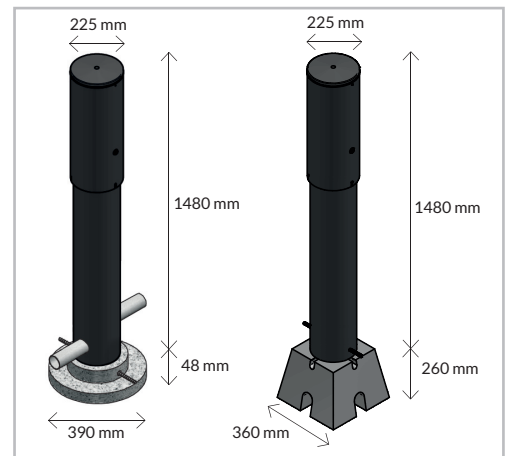

**Description:**

- 3-function usage: as a cable socket; commutation on adapters; straight splicing
- designed for outdoor installation in single-family houses
- innovative online way of adding new customers
- capacity up to 32 subscribers, 4 line ports, 2 NEPTUN PLC splitters
- dedicated holder for NEPTUN PLC splitters
- easy splitter disassembly - EASY REMOVE
- innovative design allows to put 24 type DAC cables with the cable line in the frame
- easy access to the cables - dedicated holder for microtubes or cables, placed in an easily accessible place
- HDPE pipes input from two sides
- special mounting brackets and frame for cable tube reserve preventing loss of cables & cable protection before trimming
- the use of prefabricated cables
- adapters with transparent caps
- small dimensions, robust and durable construction
- removable cartridge for convenient splicing near the post

**Equipment:**

- splice trays 24J
- pigtails yellow (G652.D 2.0 mm)
- or purple (G657.A2 1.6 mm),
- adapters
- organizers
- concrete foundation
- key lock system

Technical parameters:	
Parameters	Specification
Number of client-side communication fields	32
Communication fields the line side	4
Maximum number of splice trays	2 x 24 splices
Maximum number of cables	24
Mounting	Buried in the concrete foundation
Number NEPTUN PLC splitters	2
Standard connectors	SC/PC, SC/APC
Dimensions diameter / height. [mm]	225/1480
Height when established in the ground [mm]	720mm
Weight [kg]	5
Material	HDPE (polyethylene flame retardant high-hardness)
Colour	Black

Sample order form:	
Sample Code	Description
N-HC36-32HP+4L	Outdoor cabinet HC-36 for single-family houses equipped for 32 HP, 4-port lines